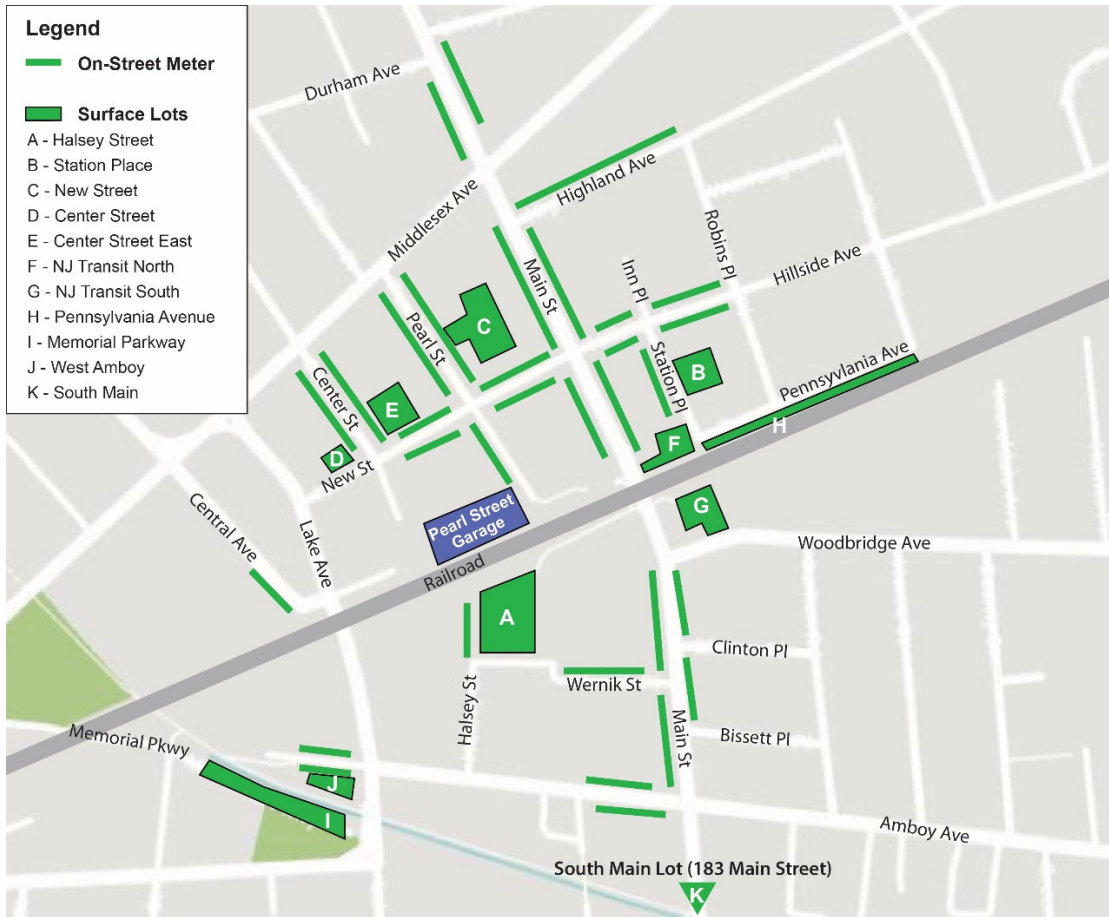

Metuchen Parking Frequently Asked Questions (FAQ's)

Parking Locations

Public parking can be found at the locations pictured below:

Short-Term Parking

1. Where is short-term parking available?

- At on-street meters for up to 2 hours.
- In Center Street Lot, Center Street East Lot, and New Street Lot for up to 4 hours.
- In Halsey Street Lot for a maximum of 24 hours.

- In South Main Lot, Station Place Lot, and the NJ Transit Lots.
- At the Pearl Street Garage, parking is available hourly, daily, and for up to 21 days. Please note that long-term parkers pay less by purchasing a parking permit.

2. What are the rates for short-term parking?

- \$1.00/hour at on-street meters.
- \$1.00/hour for the first two hours and \$2.00/hour for the next two hours in Center Street Lot, Center Street East Lot, and New Street Lot.
- \$0.50/hour in the NJ Transit Lots, Station Place Lot, Halsey Street Lot, and South Main Lot.
- \$5.00 for the first 3 hours at the Pearl Street Garage. [Click here](#) for short-term rates.

- There are 15-minute free parking spaces located at on-street meter locations downtown. Look for meter heads with red bags.
- Metered spaces are free on Sunday and federal holidays.
- The Pearl Street Garage is free for up to 3 hours from Friday at 5pm to Sunday at 11:59pm.