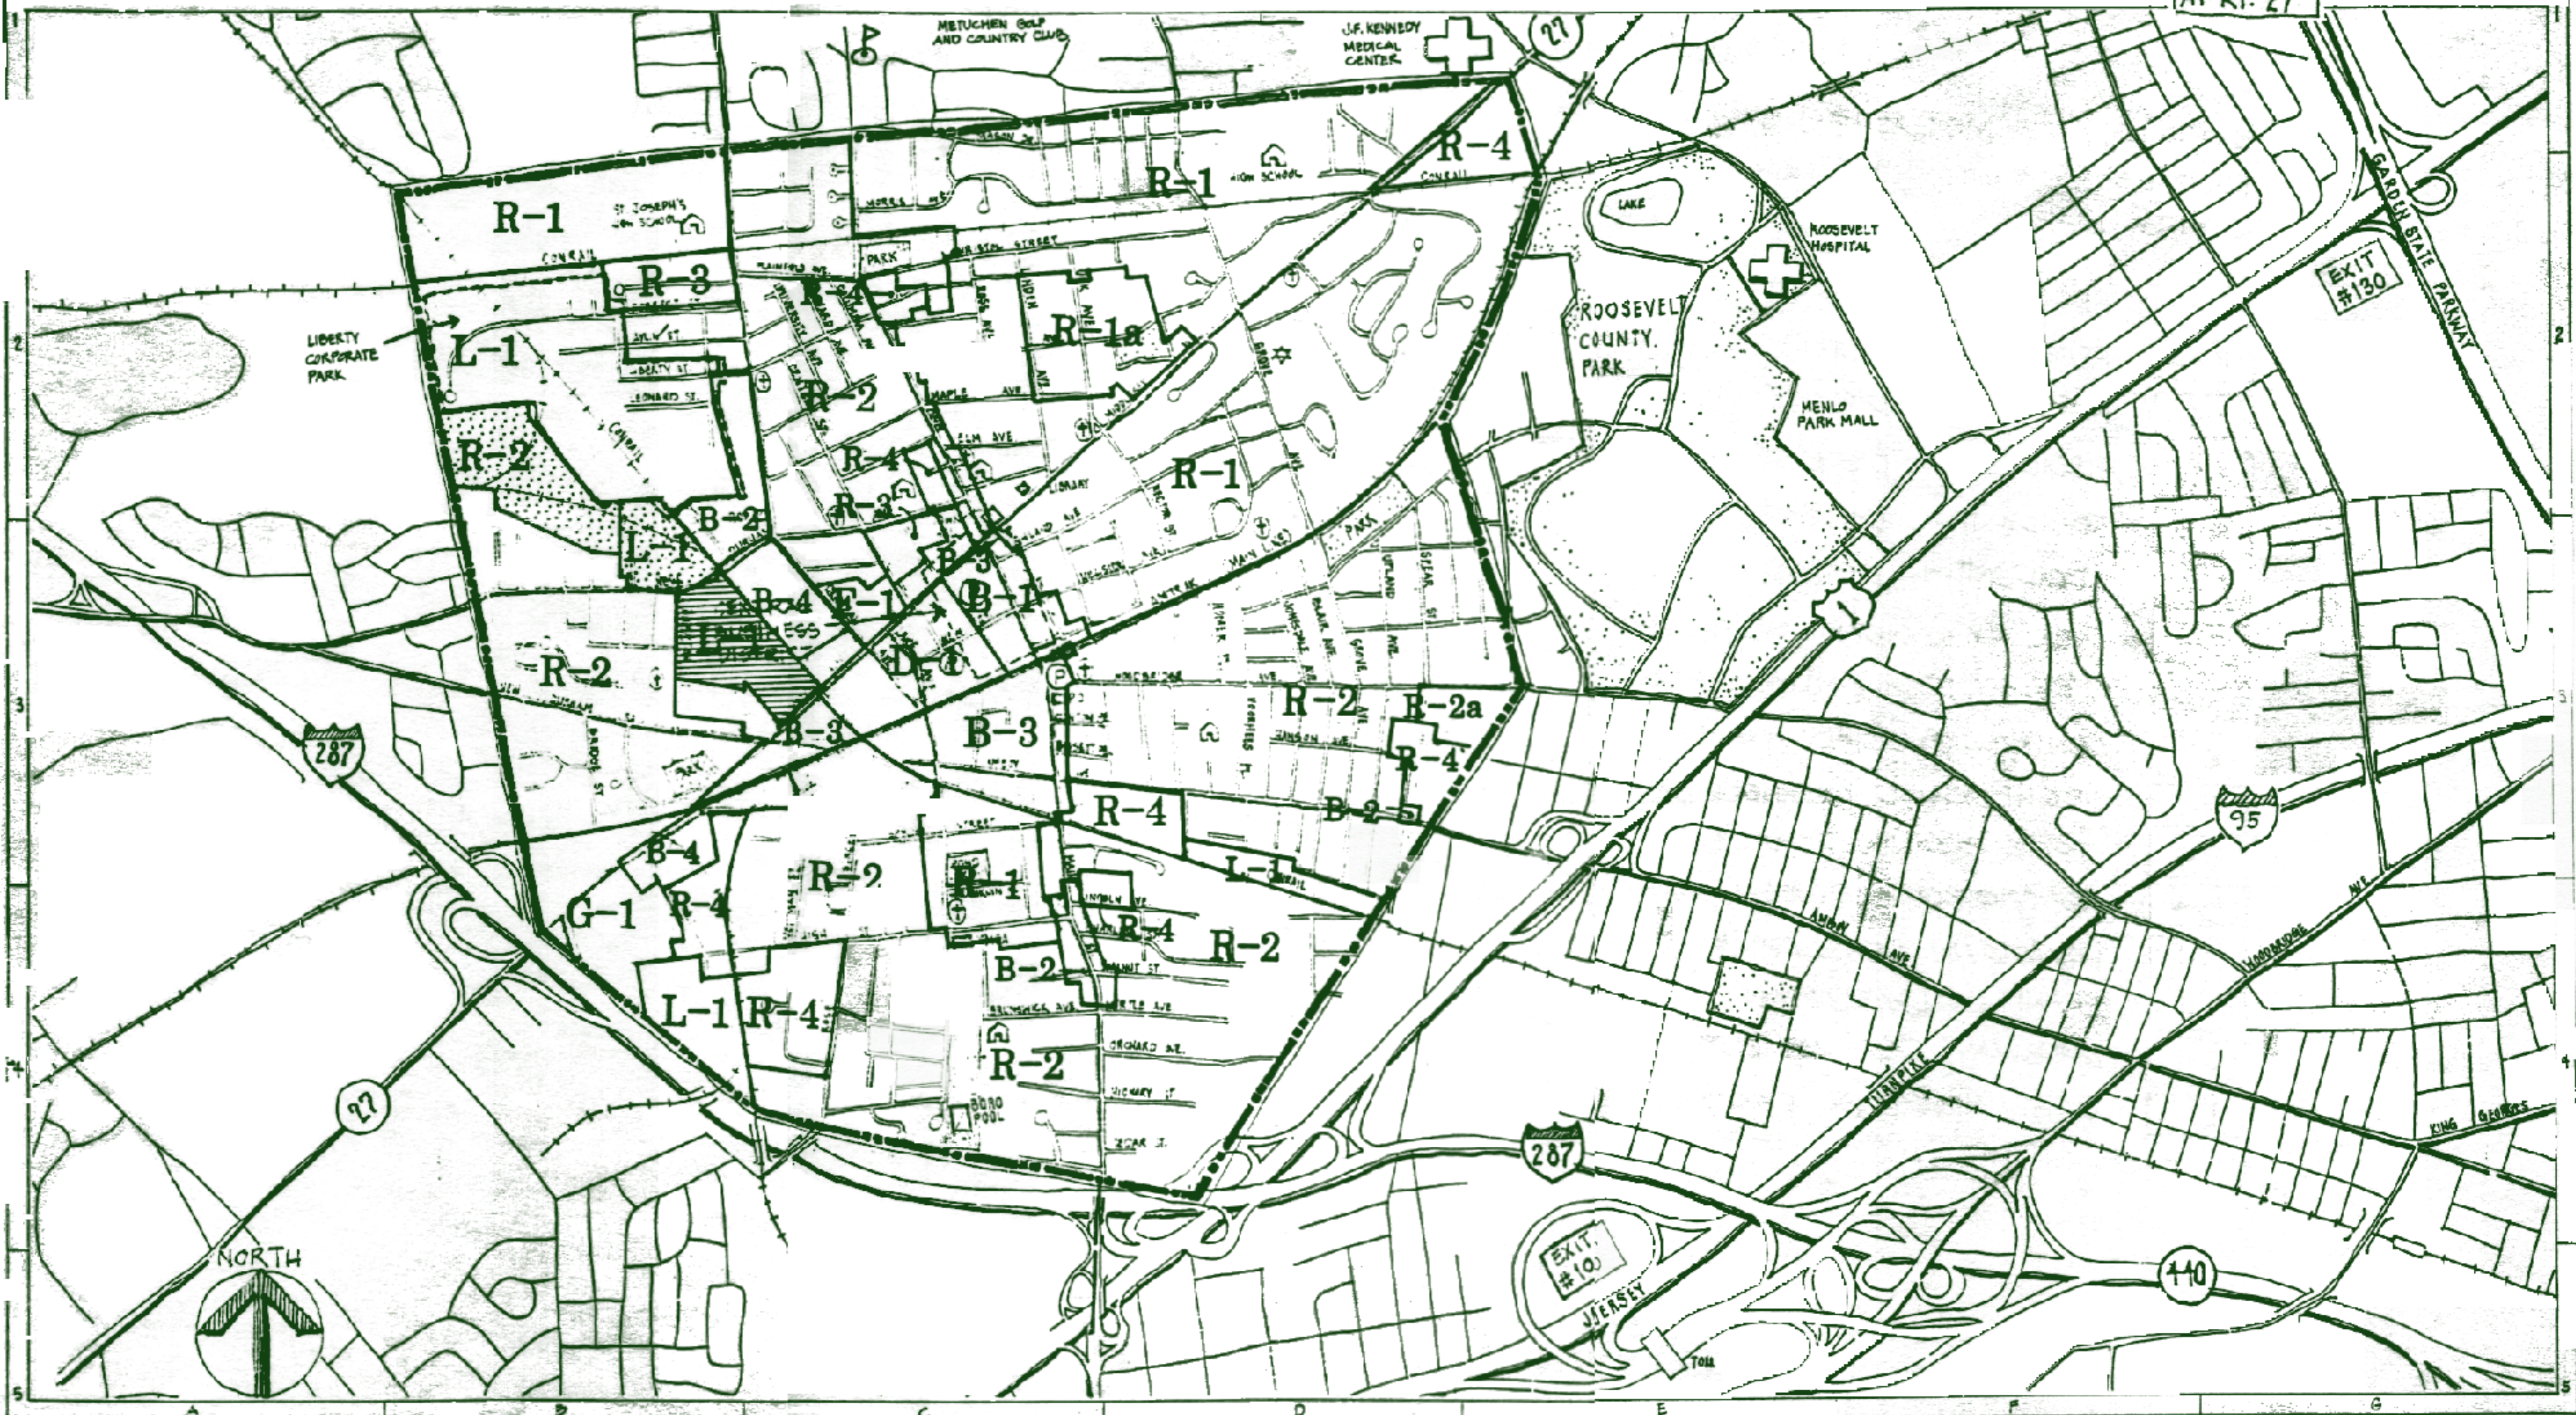

METUCHEN

New Jersey

METUCHEN
EXIT #131
AT RT. 27

ZONING MAP

NOTE: FOR MORE DETAILED DEFINITION OF ZONING BOUNDARIES PLEASE REFER TO THE LATEST OFFICIAL BOROUGH OF METUCHEN ZONING MAP.

METUCHEN

New Jersey

BOROUGH OF METUCHEN MIDDLESEX COUNTY, NEW JERSEY ZONING MAP

R-1	RESIDENTIAL DISTRICT
R-1a	RESIDENTIAL DISTRICT
R-2	RESIDENTIAL DISTRICT
R-2a	RESIDENTIAL DISTRICT
R-3	RESIDENTIAL DISTRICT
R-4	RESIDENTIAL DISTRICT
R-5	OVERLAY RESIDENTIAL DISTRICT
R-6	OVERLAY RESIDENTIAL DISTRICT
B-1	CENTRAL BUSINESS DISTRICT
B-2	NEIGHBORHOOD BUSINESS DISTRICT
B-3	OFFICE BUSINESS DISTRICT
B-4	RESTRICTED BUSINESS DISTRICT
D-1	DOWNTOWN DEVELOPMENT
F-1	FRANKLIN DEVELOPMENT
G-1	GATEWAY DEVELOPMENT
L-1	LIGHT INDUSTRIAL DISTRICT