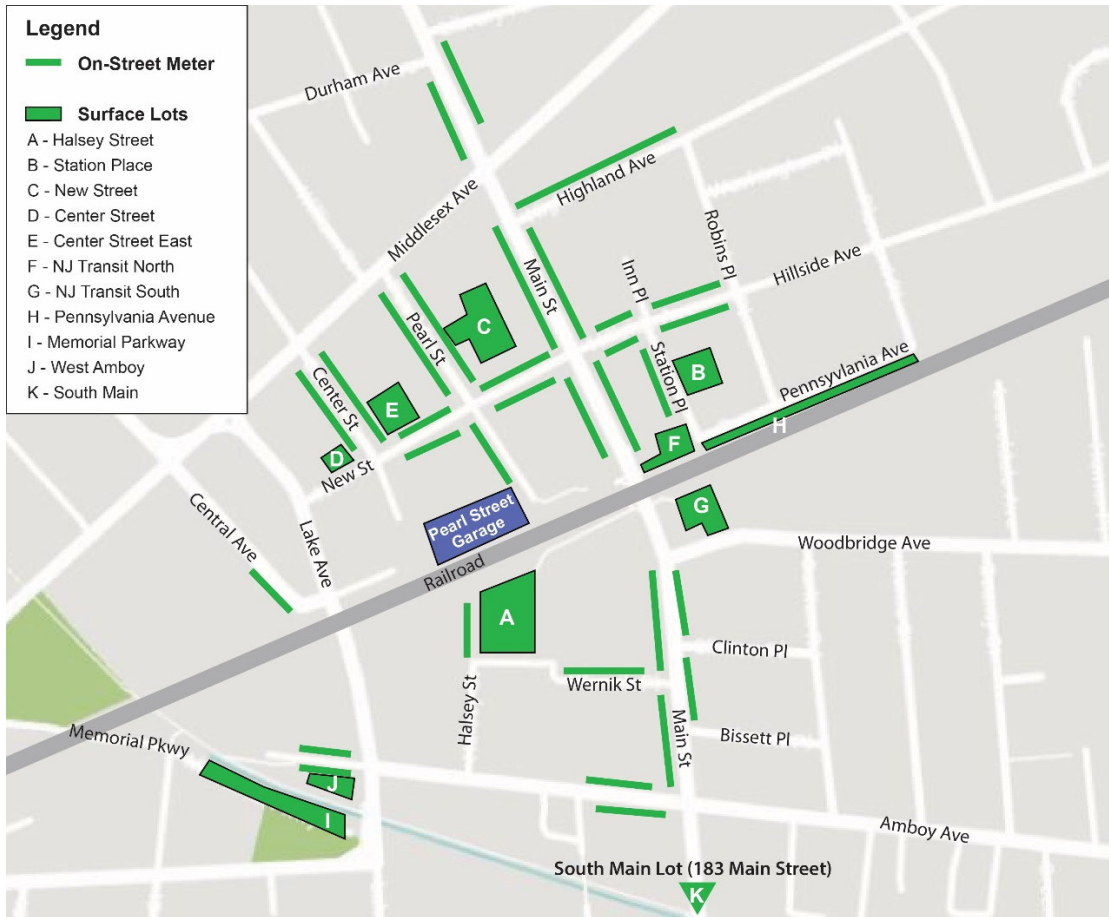

Metuchen Parking Frequently Asked Questions (FAQ's)

Parking Locations

Public parking can be found at the locations pictured below:

Bicycle Storage

1. Are there any secure bike storage locations?

- There are bike lockers located at the NJ Transit station north lot.
- Bike lockers are available for \$120 a year with a \$50 key deposit.