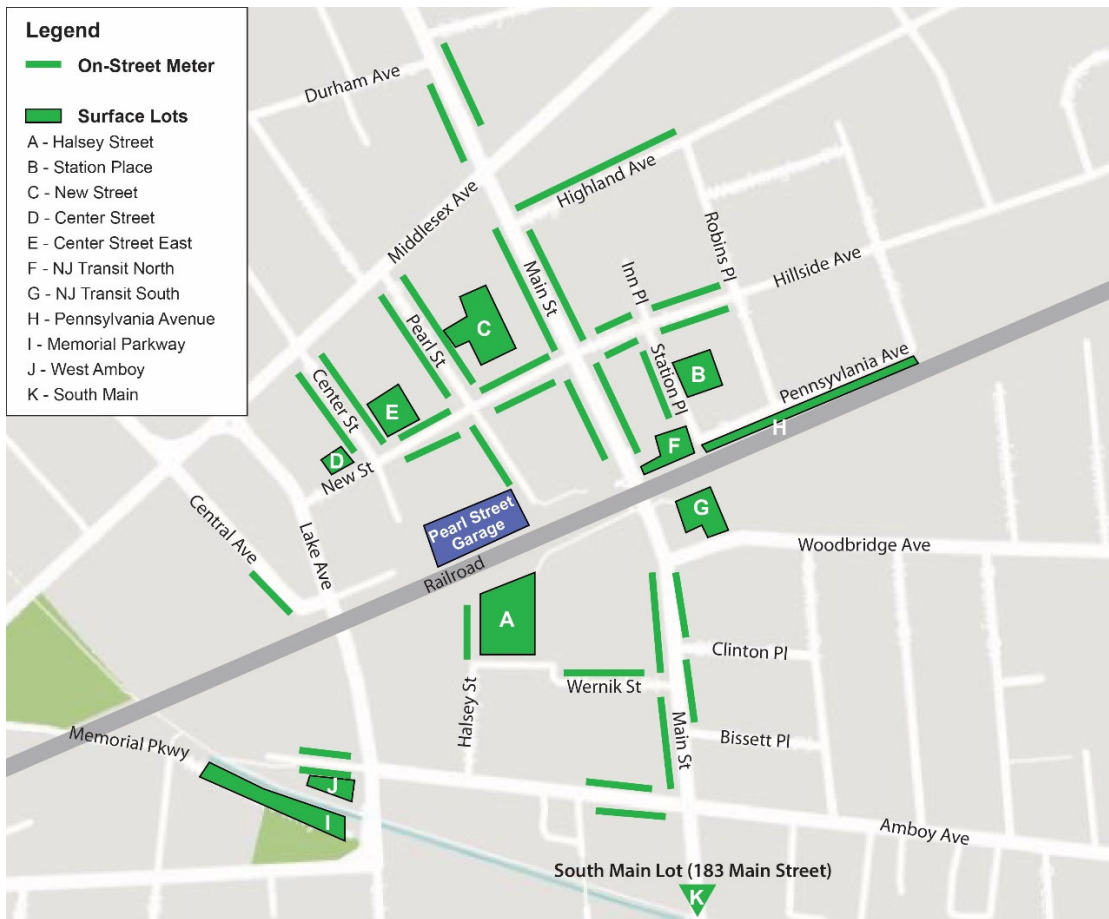

## Parking Locations

Public parking can be found at the locations pictured below:

### 1. Are there any EV charging locations in public lots?

- There are 6 charging stations located in the Pearl Street Garage.

For more information, please contact the Metuchen Parking Authority at

[metuchenpa@optimum.net](mailto:metuchenpa@optimum.net)