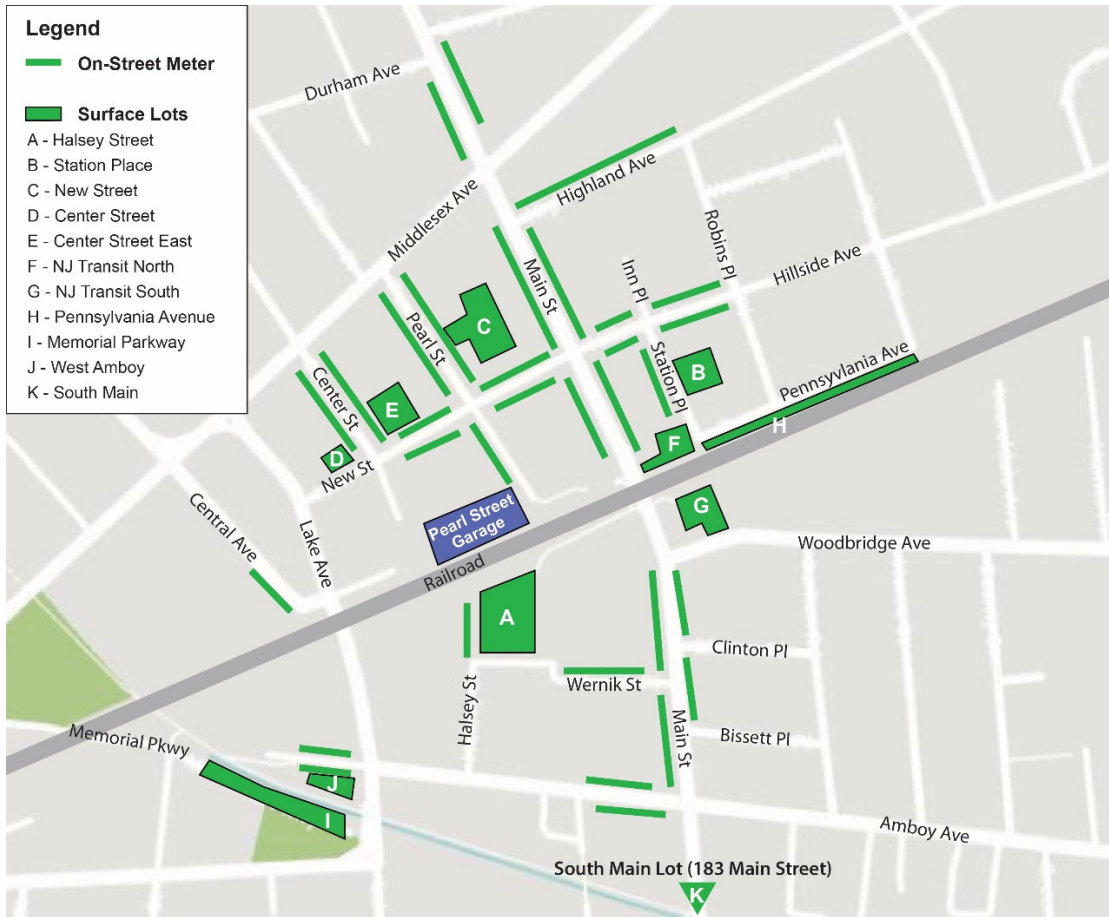

## Parking Locations

Public parking can be found at the locations pictured below:

### 1. Where is short-term parking available?

- At on-street meters for up to 2 hours.
- In Center Street Lot, Center Street East Lot, and New Street Lot for up to 4 hours.
- In Halsey Street Lot for a maximum of 24 hours.

- In South Main Lot for 14 hours.
- At Station Place Lot and the NJ Transit Lots for up to 72 hours.
- At the Pearl Street Garage, parking is available hourly, daily, and for up to 21 days. Please note that long-term parkers pay less by purchasing a parking permit.

## **2. What are the rates for short-term parking?**

- \$1.00/hour at on-street meters.
- \$1.00/hour for the first two hours and \$2.00/hour for the next two hours in Center Street Lot, Center Street East Lot, and New Street Lot.
- \$0.50/hour in Halsey Street Lot and South Main Lot.
- \$5.00/daily in Station Place Lot and the NJ Transit Lots.
- \$5.00 for the first 3 hours at the Pearl Street Garage. [Click here](#) for short-term rates.