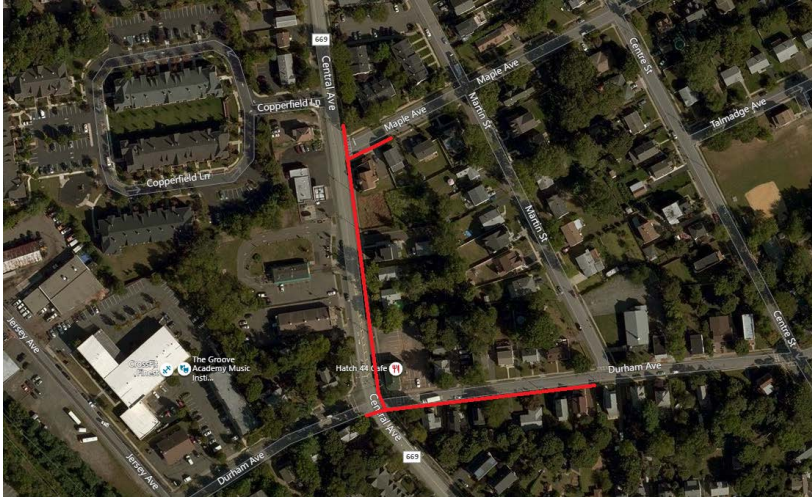

Pipeline Replacement Project

Project map, affected streets highlighted in red (above)

DURHAM AVENUE AND CENTRAL AVENUE

Elizabethtown Gas is improving our natural gas pipeline system that provides safe and reliable natural gas to more than 292,000 customers across northern New Jersey.

City

Metuchen

County

Middlesex

Streets Directly Affected

Durham Avenue
Central Avenue
Maple Avenue

Project Scope

Replacing and upgrading natural gas infrastructure including: