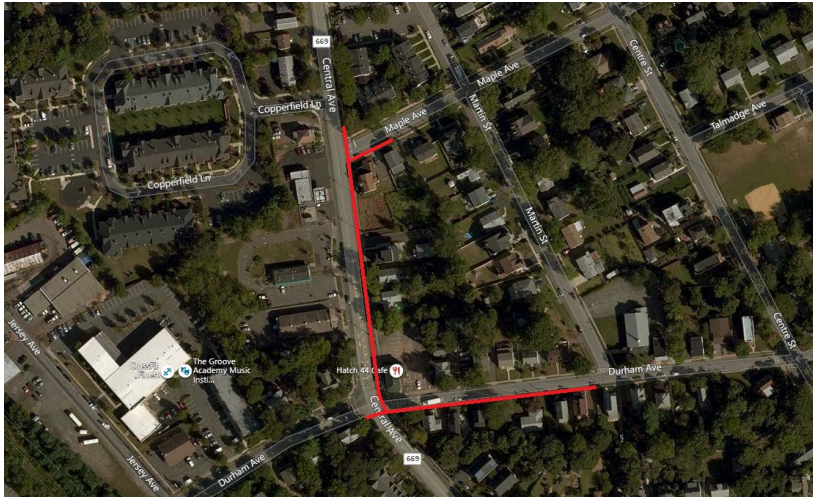

Proyecto de Reemplazo de Tuberías

Mapa del proyecto, calles afectadas resaltadas en rojo (arriba)

DURHAM AVENUE Y CENTRAL AVENUE

Elizabethtown Gas está mejorando nuestro sistema de tuberías de gas natural, que lleva el gas natural en forma segura y fiable a más de 292,000 clientes del norte de Nueva Jersey.

Las obras en este vecindario forman parte del programa continuo de la compañía para reemplazar tuberías y servicios antiguos con nuevas tuberías de plástico más duraderas. En muchos casos, los medidores de gas serán trasladados del interior de las viviendas y los negocios al exterior. La reubicación del medidor de gas en el exterior permite una mayor seguridad y fiabilidad, acceso más sencillo a medidores de gas ante una emergencia o desastre natural, y mayor comodidad con el mantenimiento de medidores sin necesidad de que los clientes estén presentes.

Nuestro compromiso

Trabajamos con sumo cuidado en la implementación de prácticas de construcción que limiten todo tipo de molestias a propietarios de viviendas y negocios, y entendemos que su tiempo es valioso. Apreciamos su paciencia y le agradecemos por permitirnos brindarle un servicio de gas natural seguro y fiable.

Ciudad

Metuchen

Condado

Middlesex

Calles directamente afectadas

Durham Avenue
Central Avenue
Maple Avenue

Alcance del proyecto

Reemplazo y mejora de la infraestructura de gas natural, que incluye:

- Reemplazo de tuberías de gas añejas con nuevas tuberías de plástico más duraderas
- Reubicación de medidores de gas del interior de viviendas y negocios en el exterior, y reemplazo de líneas de servicio de la tubería de gas de la calle al edificio

¿No es cliente de Elizabethtown Gas actualmente?

Este es el momento para pensar en cambiar a gas natural en su hogar o negocio.

Calcule sus posibles ahorros con nuestra calculadora de ahorros de calefacción del hogar en elizabethtowngas.com/switch o llame al **844-886-8488** para hablar con un representante que puede ayudarlo a encaminarse para ahorrar en costos de energía.

Información del proyecto

Línea directa: 866-767-5558

Correo electrónico:

etgprojects@sjindustries.com

elizabethtowngas.com/neighborhood