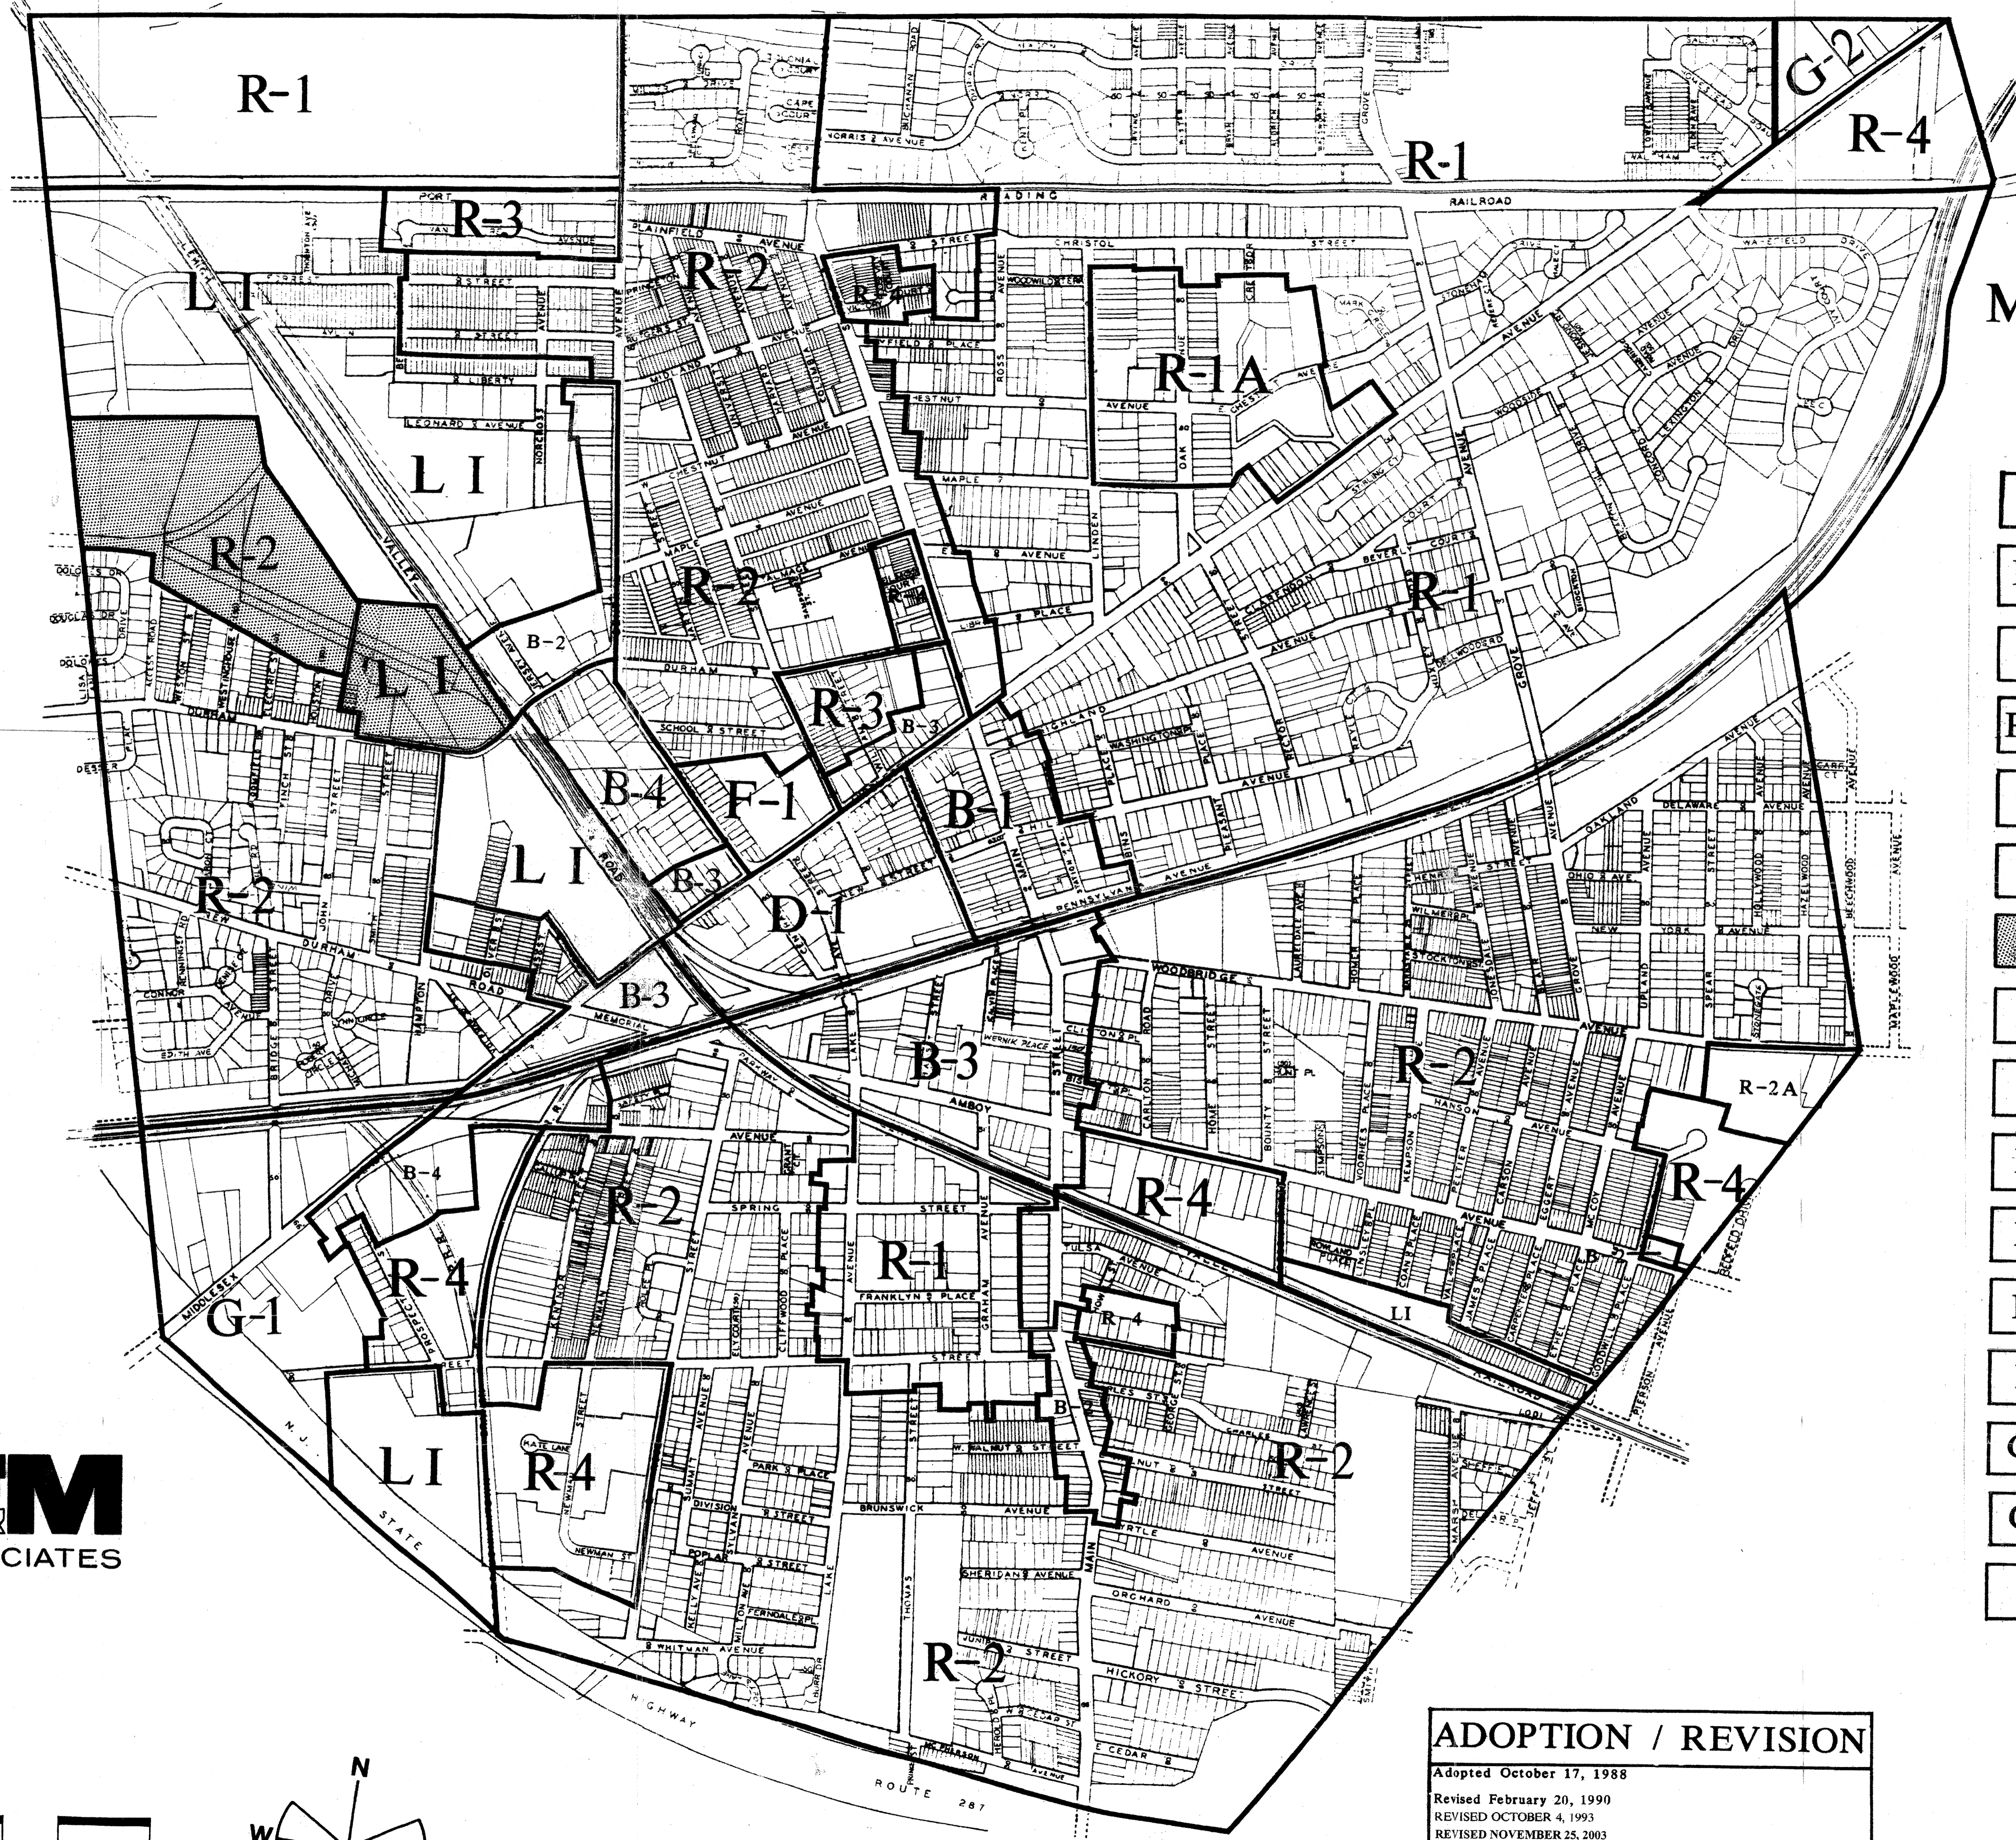

BOROUGH of METUCHEN

Middlesex County, New Jersey

ZONING MAP

- R-1 RESIDENTIAL DISTRICT
- R-1A RESIDENTIAL DISTRICT
- R-2 RESIDENTIAL DISTRICT
- R-2A RESIDENTIAL DISTRICT
- R-3 RESIDENTIAL DISTRICT
- R-4 RESIDENTIAL DISTRICT
- R-5 OVERLAY RESIDENTIAL DISTRICT
- B-1 CENTRAL BUSINESS DISTRICT
- B-2 NEIGHBORHOOD BUSINESS DISTRICT
- B-3 OFFICE BUSINESS DISTRICT
- B-4 RESTRICTED BUSINESS DISTRICT
- D-1 DOWNTOWN DEVELOPMENT
- F-1 FRANKLIN DEVELOPMENT
- G-1 GATEWAY DEVELOPMENT
- G-2 GATEWAY DEVELOPMENT
- LI LIGHT INDUSTRIAL DISTRICT

ADOPTION / REVISION

Adopted October 17, 1988
 Revised February 20, 1990
 REVISED OCTOBER 4, 1993
 REVISED NOVEMBER 25, 2003

NOTE: All Zoning District Boundaries Follow Lot Lines Or The Centerlines Of Right-Of-Ways, Except Where Indicated Otherwise.
 Base Map Originally Prepared by W. F. Buchanan (1970)