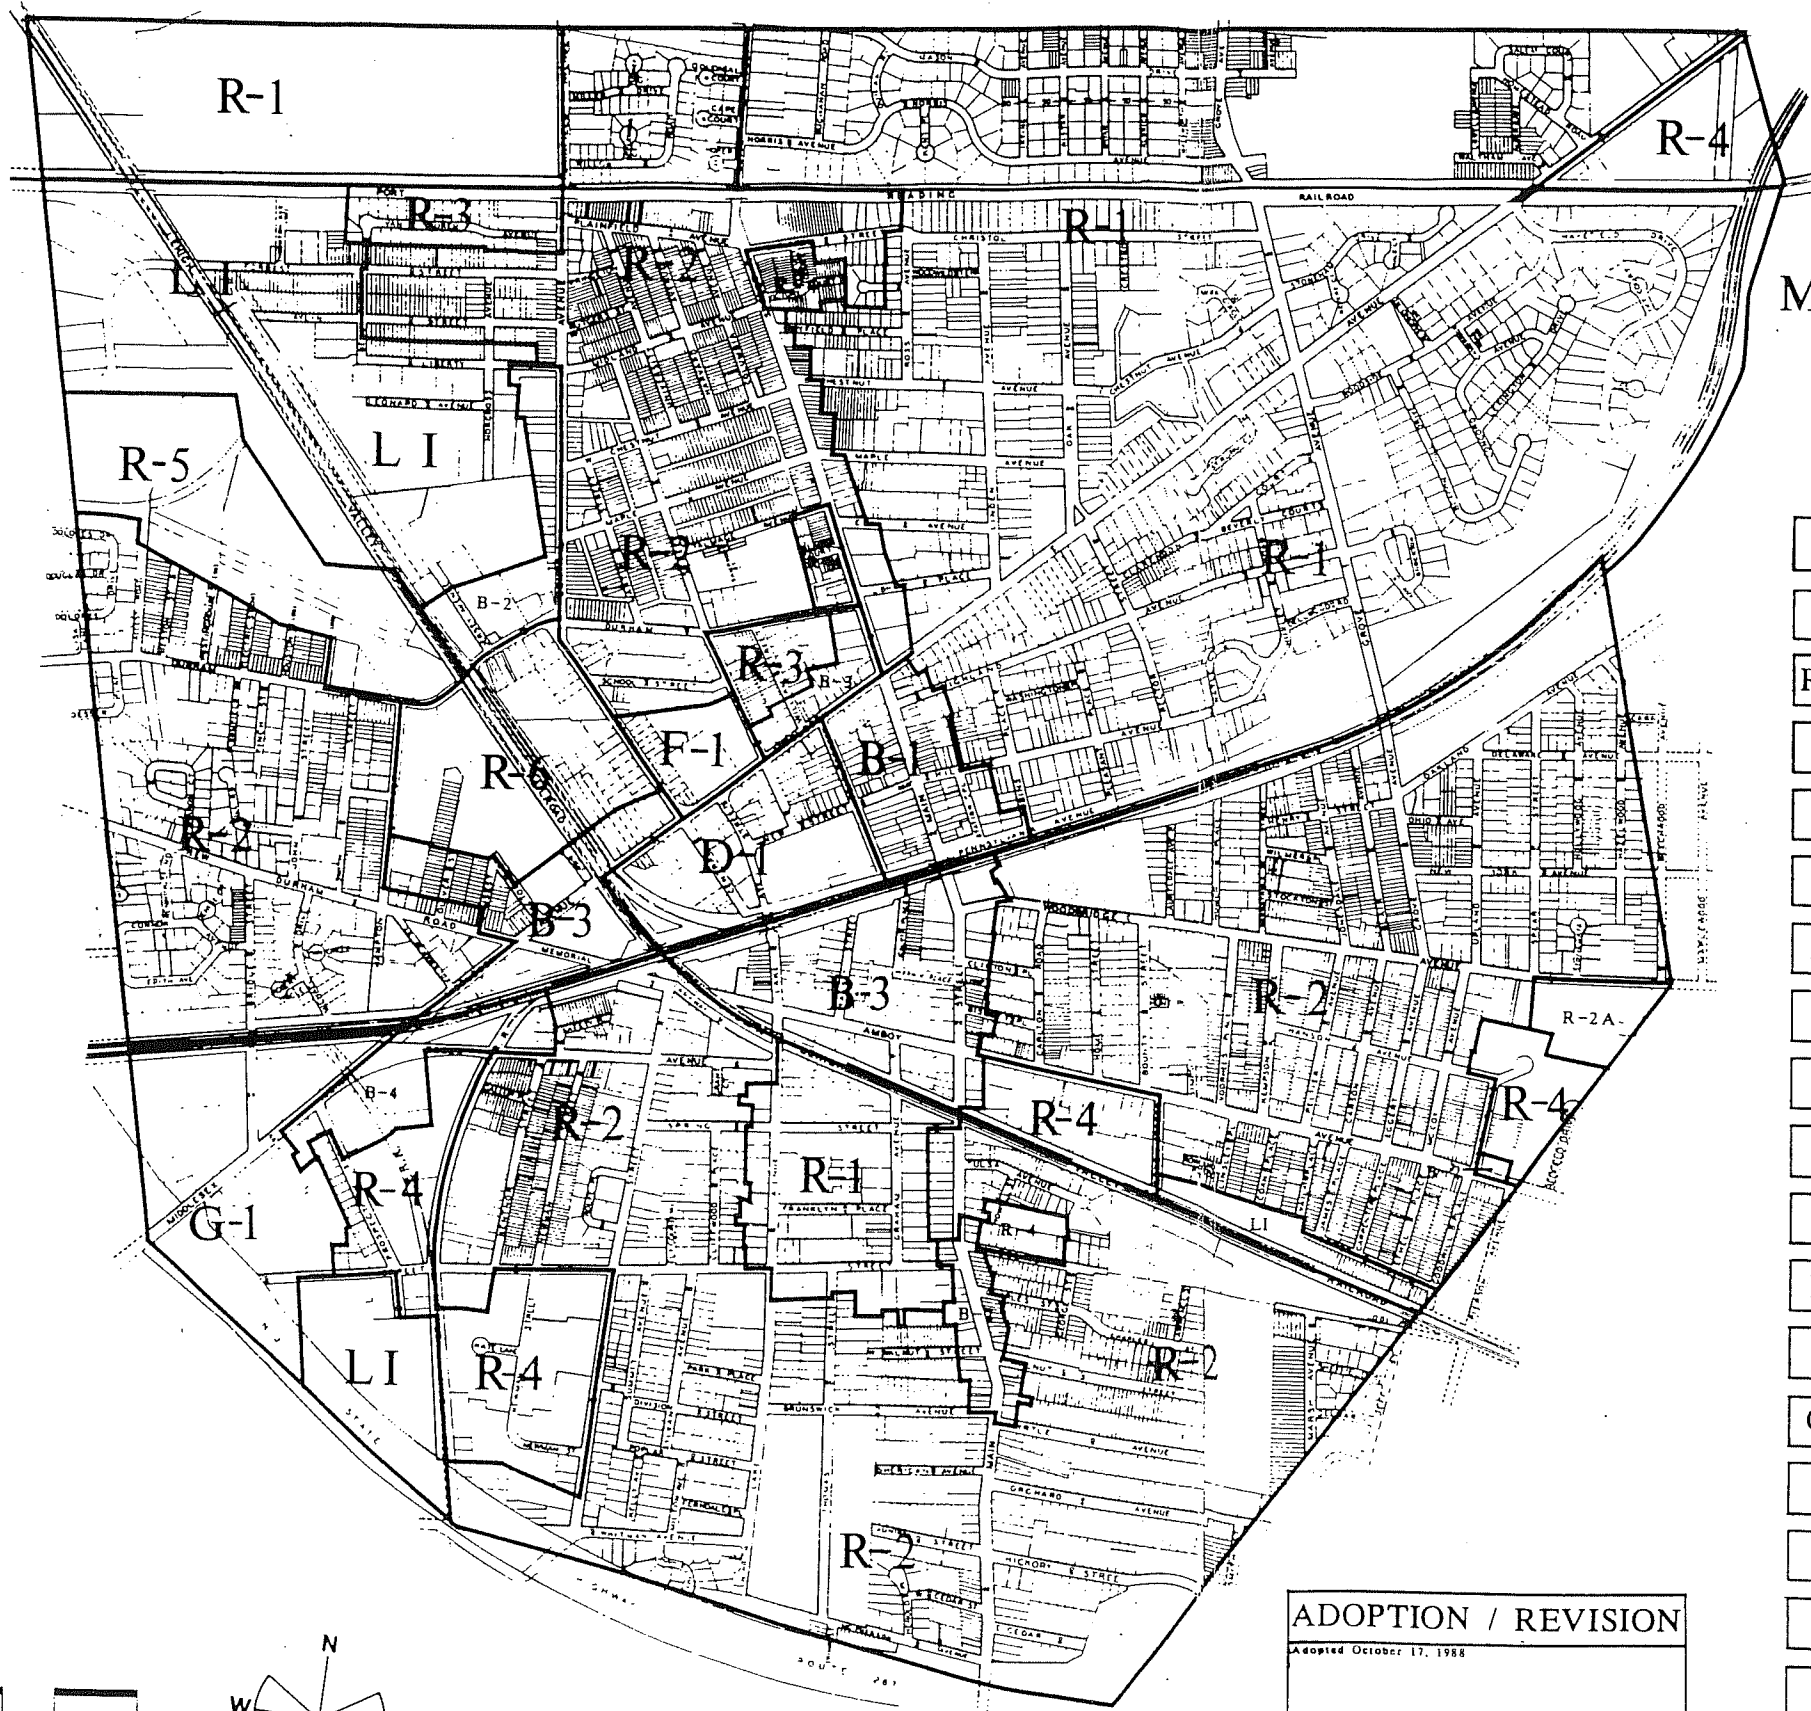

BOROUGH of METUCHEN

Middlesex County, New Jersey

ZONING MAP

- R-1 RESIDENTIAL DISTRICT
- R-2 RESIDENTIAL DISTRICT
- R-2A RESIDENTIAL DISTRICT
- R-3 RESIDENTIAL DISTRICT
- R-4 RESIDENTIAL DISTRICT
- R-5 RESIDENTIAL DISTRICT
- R-6 RESIDENTIAL DISTRICT
- B-1 CENTRAL BUSINESS DISTRICT
- B-2 NEIGHBORHOOD BUSINESS DISTRICT
- B-3 OFFICE BUSINESS DISTRICT
- B-4 RESTRICTED BUSINESS DISTRICT
- D-1 DOWNTOWN DEVELOPMENT
- F-1 FRANKLIN DEVELOPMENT
- G-1 GATEWAY DEVELOPMENT
- LI LIGHT INDUSTRIAL DISTRICT
-
-
-

ADOPTION / REVISION
 Adopted October 17, 1988

NOTE: All Zoning District Boundaries Follow Lot Lines Or The Centerlines Of Right-Of-Ways, Except Where Indicated Otherwise.
 Base Map Originally Prepared by W. F. Buchanan (1970)